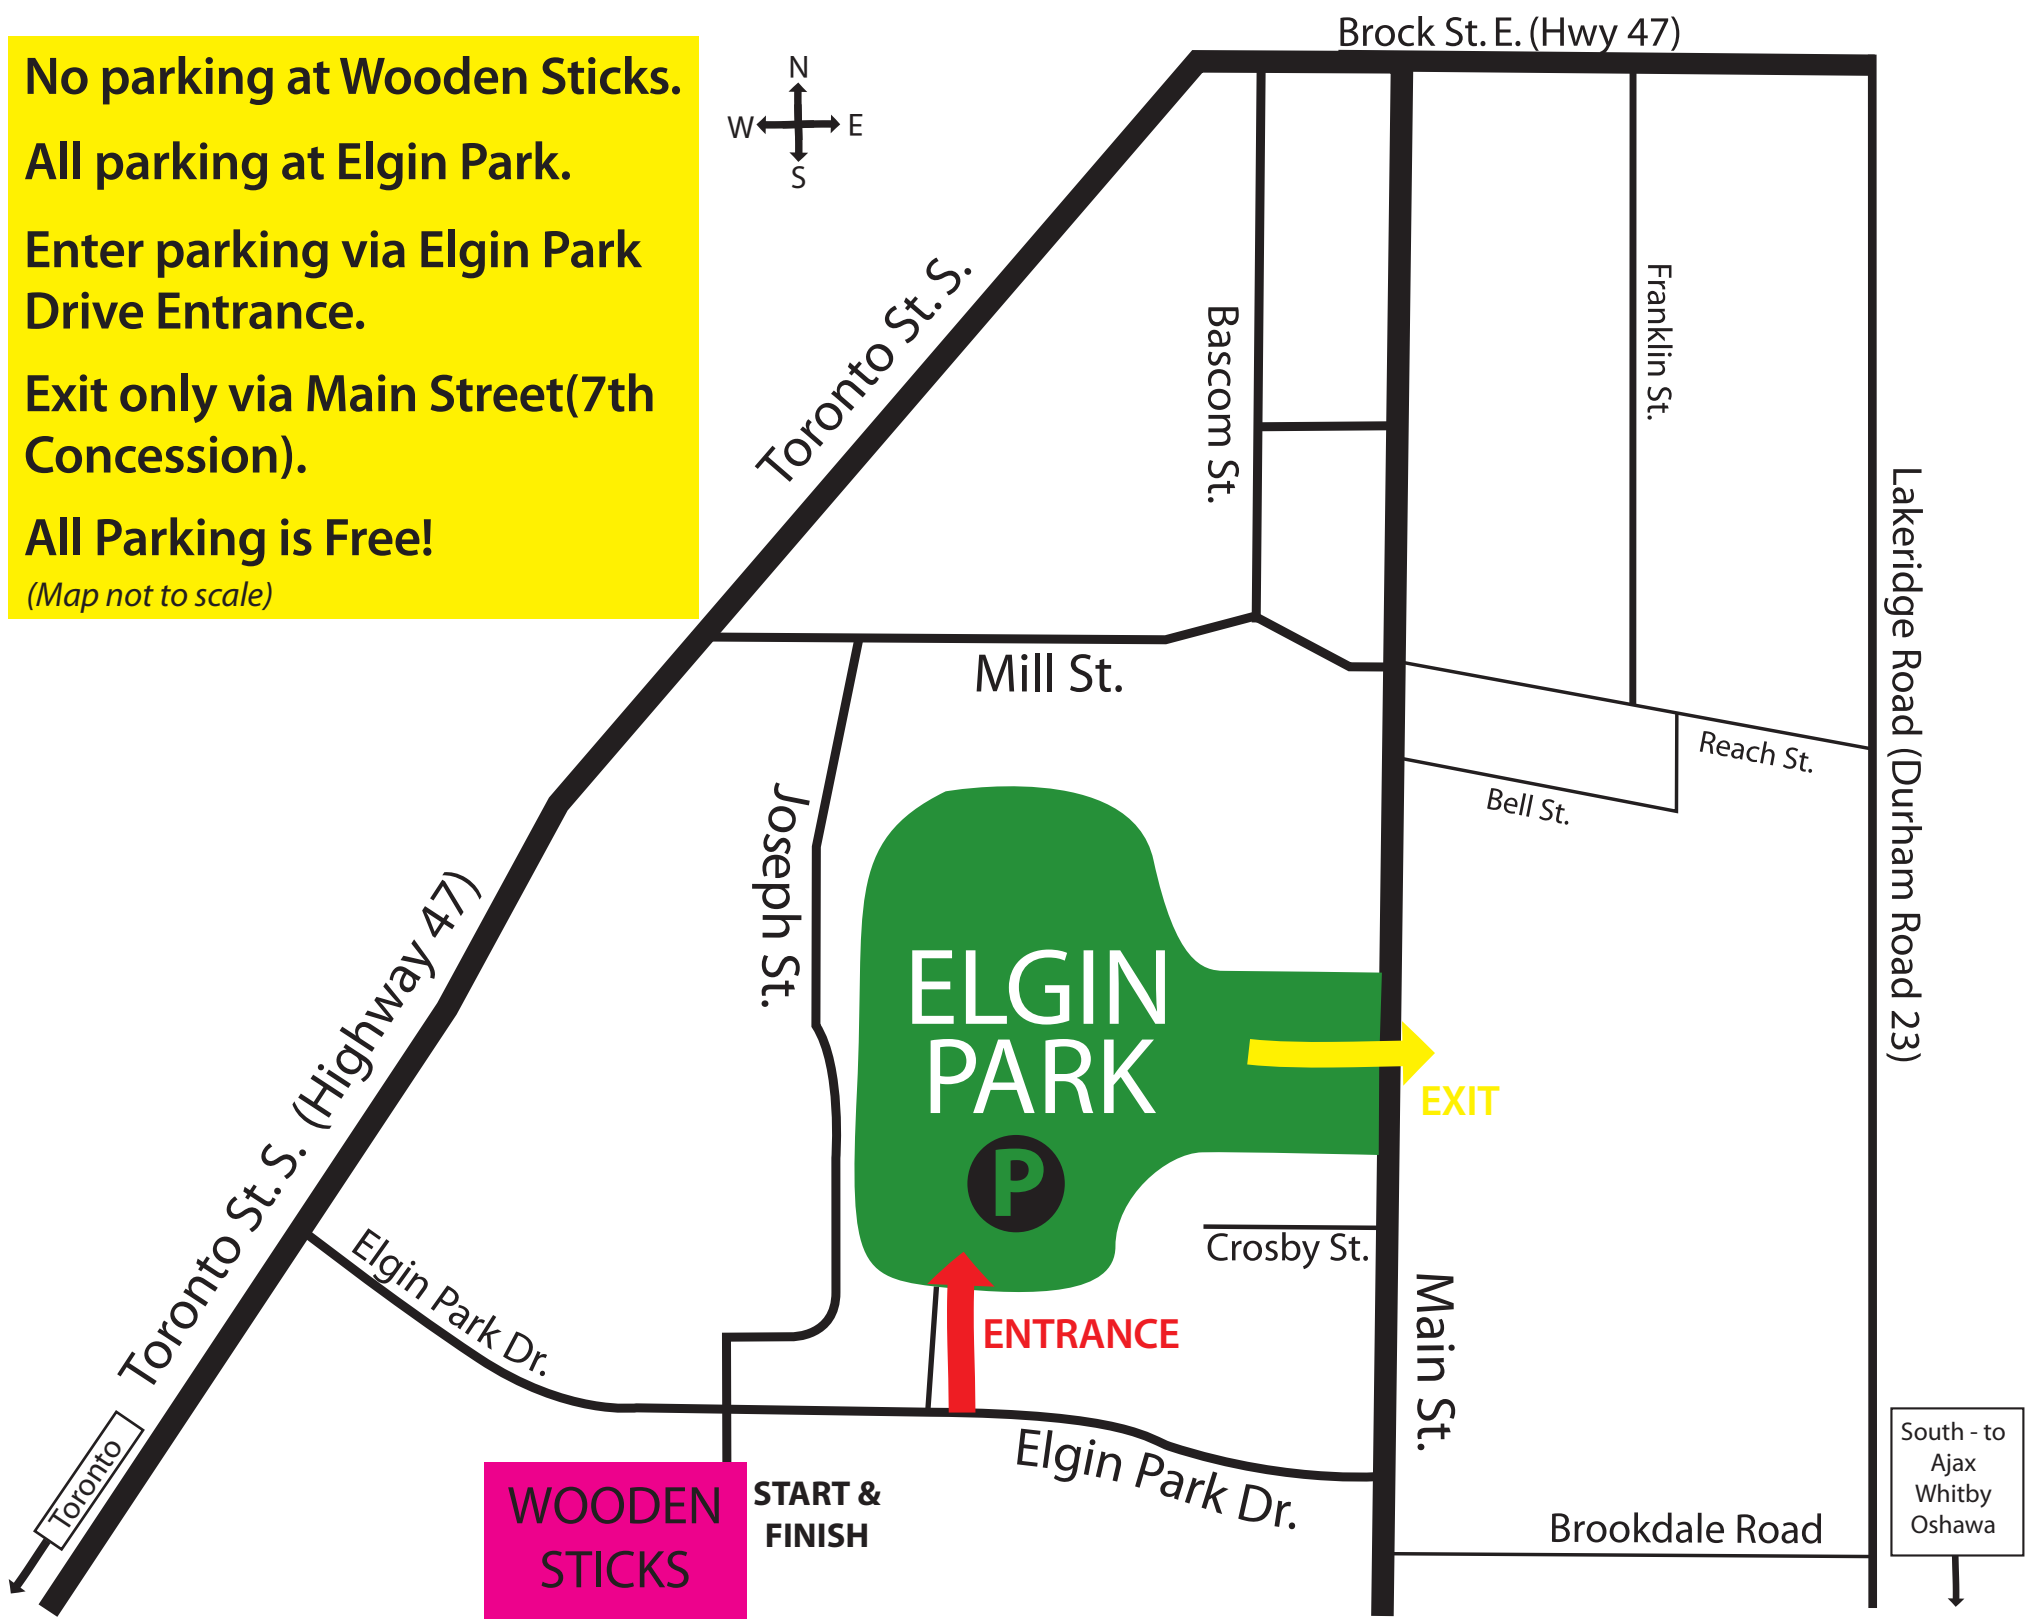

No parking at Wooden Sticks.

All parking at Elgin Park.

Enter parking via Elgin Park Drive Entrance.

Exit only via Main Street(7th Concession).

All Parking is Free!

(Map not to scale)

Toronto

Toronto St. S. (Highway 47)

Elgin Park Dr.

WOODEN STICKS

START & FINISH

ENTRANCE

ELGIN PARK

Main St.

EXIT

Toronto St. S.

Bascom St.

Mill St.

Joseph St.

Crosby St.

Bell St.

Reach St.

Franklin St.

Lakeridge Road (Durham Road 23)

Brookdale Road

South - to
Ajax
Whitby
Oshawa